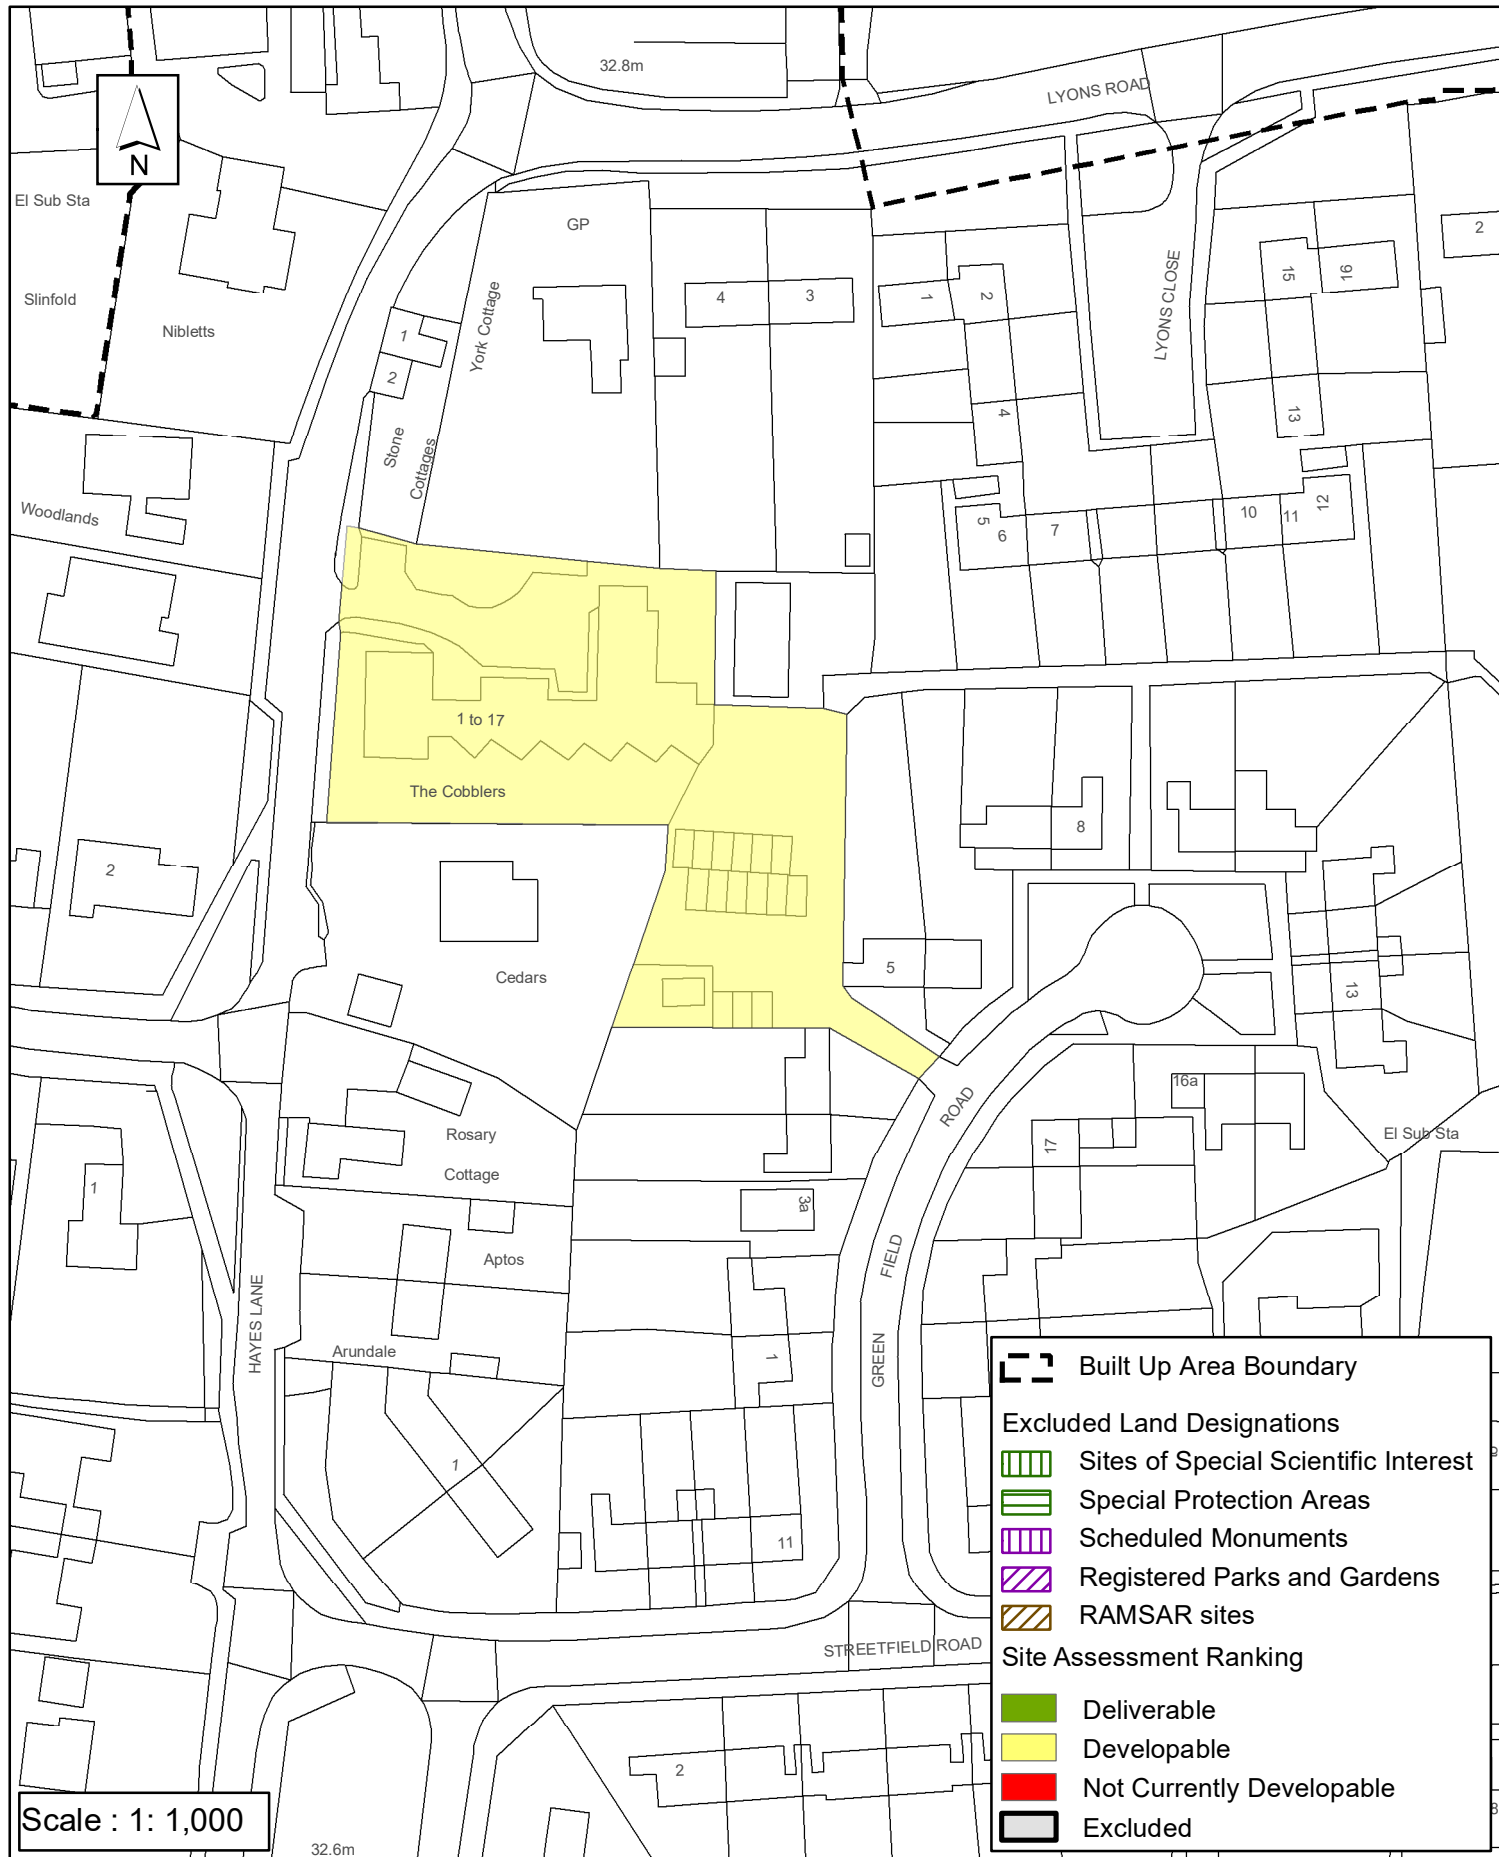

# SA - 655: The Cobblers, Hayes Lane, Slinfold

Reproduced by permission of Ordnance Survey map on behalf of HMSO. © Crown copyright and database rights (2018).  
Ordnance Survey Licence.100023865

Date:

Revision:

## Horsham District Council

Parkside, Chart Way, Horsham  
West Sussex RH12 1RL.  
Barbara Childs : Director of Place