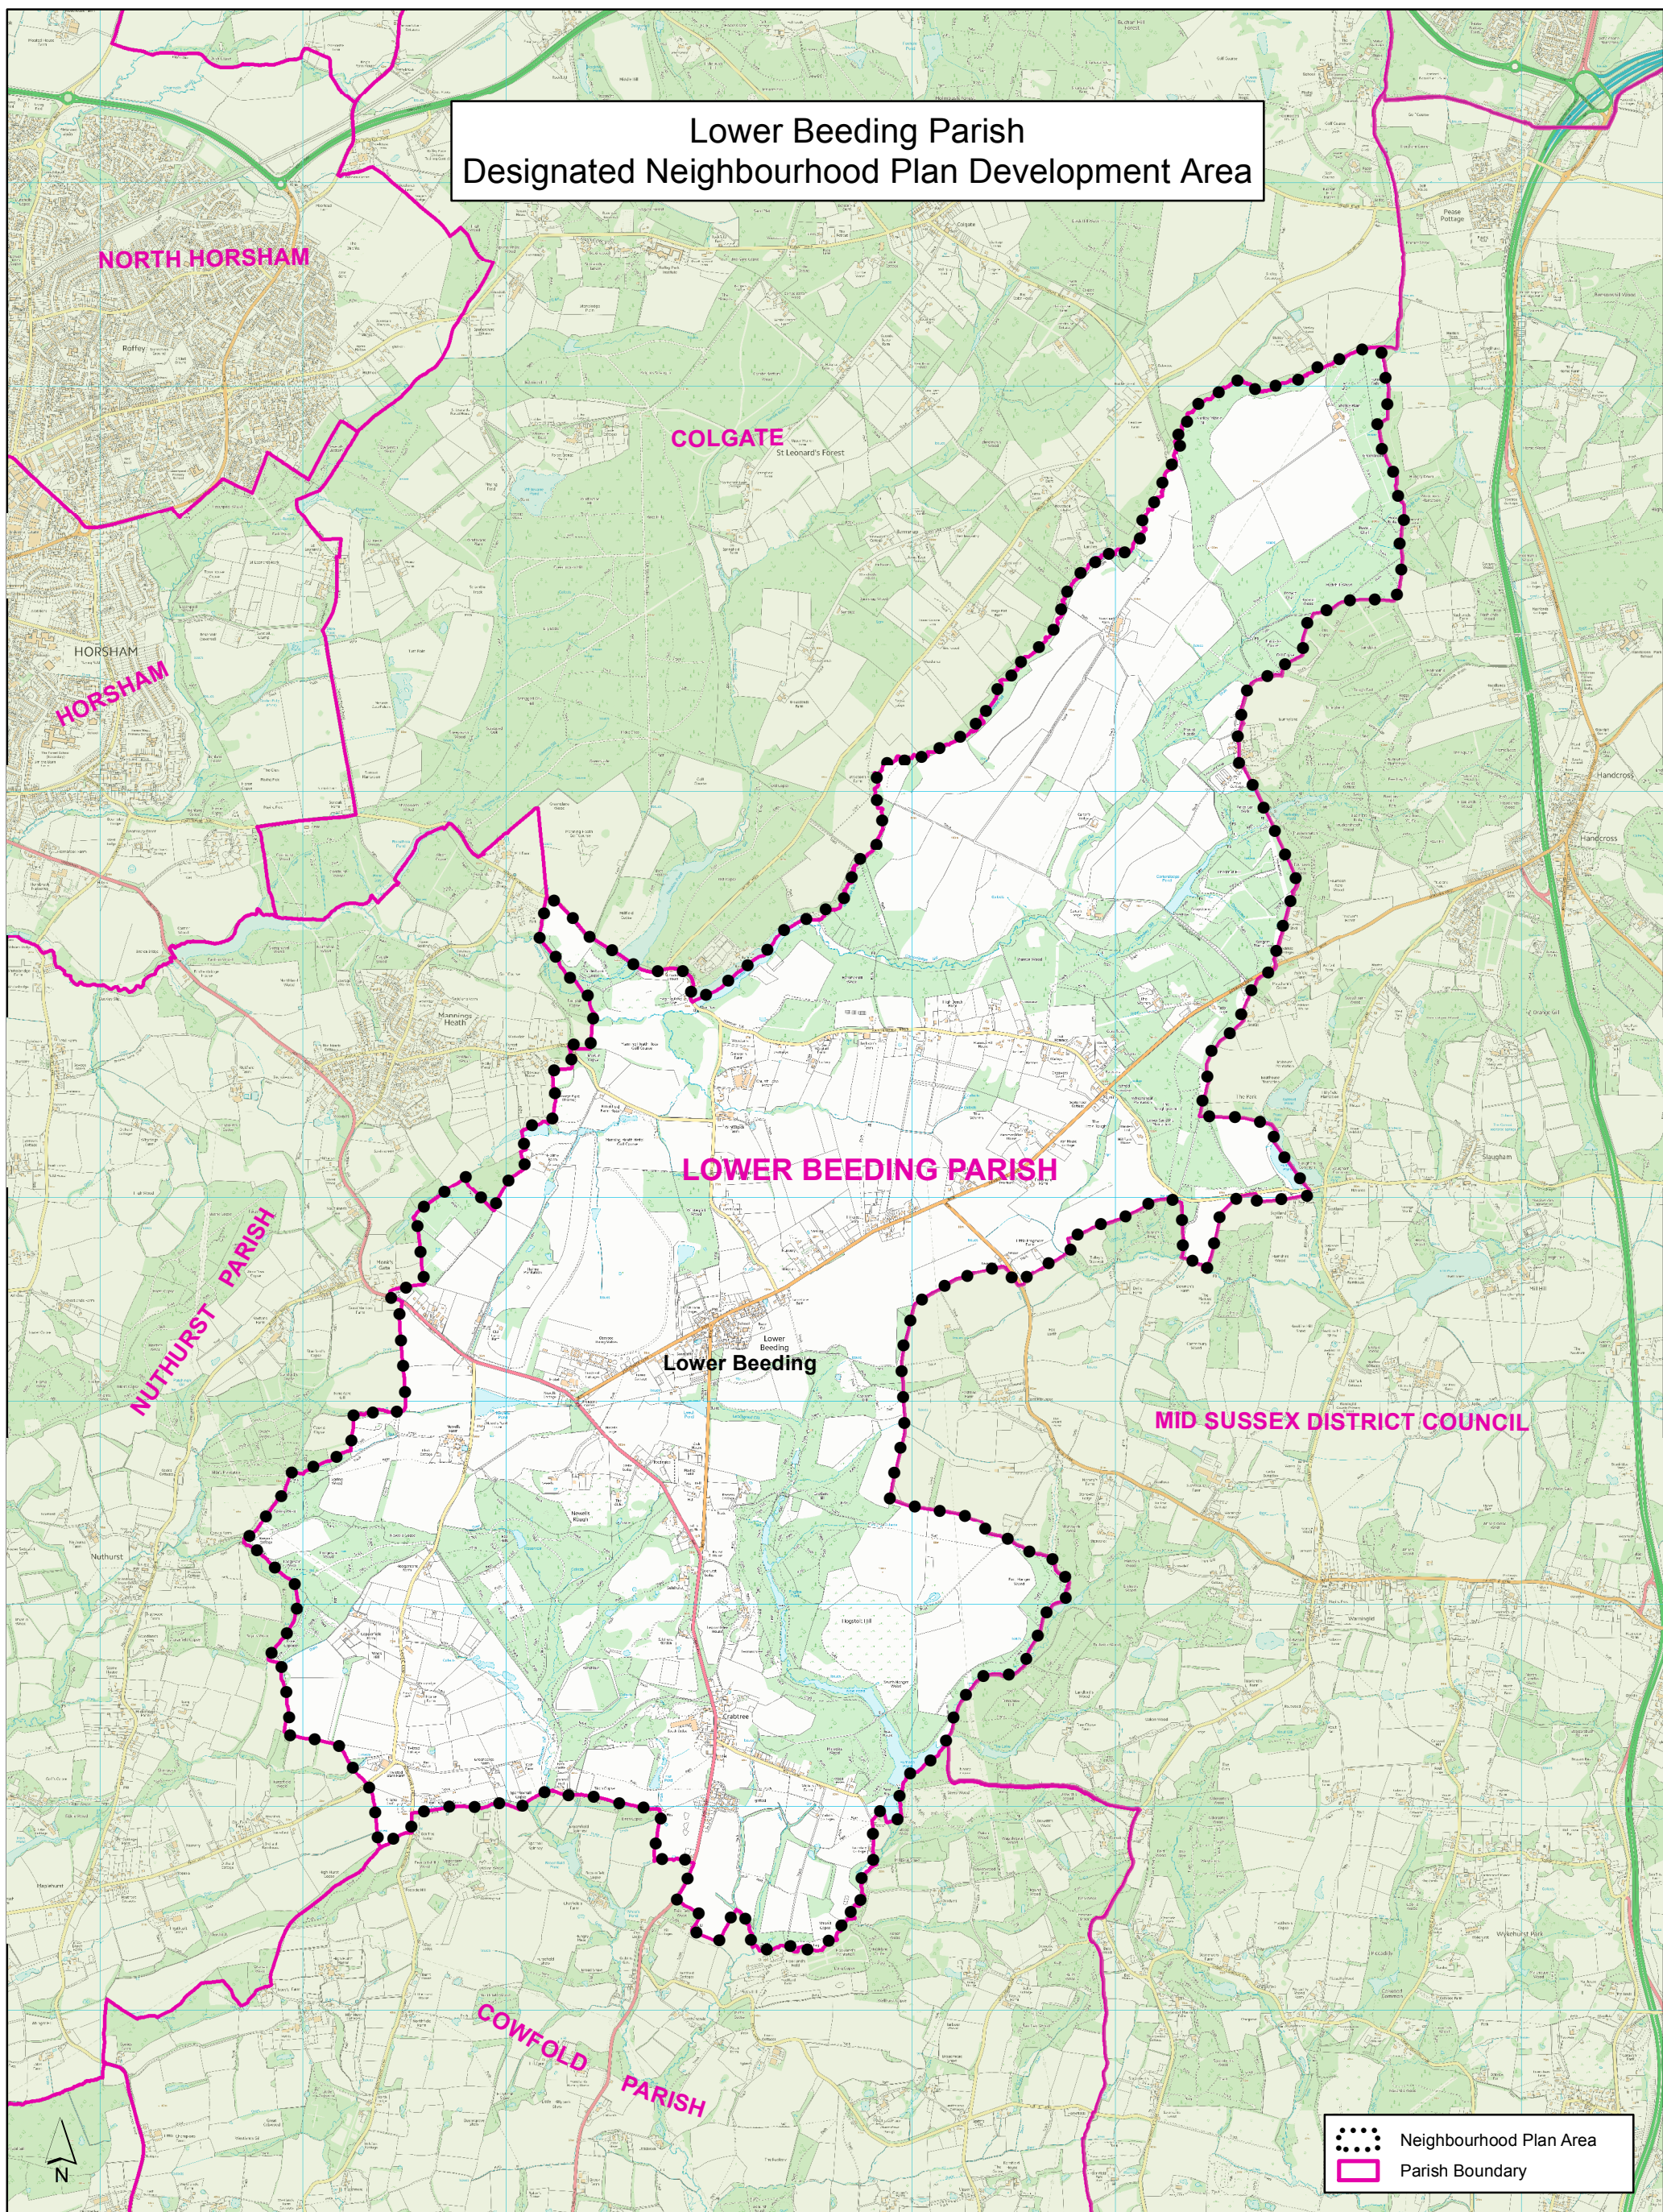

Lower Beeding Parish
Designated Neighbourhood Plan Development Area

Horsham District Council

Parkside, Chart Way, Horsham
West Sussex RH12 1RL.
Chris Lyons : Director of Planning, Economic Development & Property

Reproduced by permission of Ordnance Survey map on behalf of HMSO. © Crown copyright and database rights (2015).
Ordnance Survey Licence.100023865

Confirmed by Horsham District Council under
The Neighbourhood Planning (General) Regulations 2012 Regulation 5

Reference No :	Date : 05/11/2015	Scale : 1:30,000 (At A3)
Drawing No :	Drawn :	Checked :
		Revisions : 18/01/2016